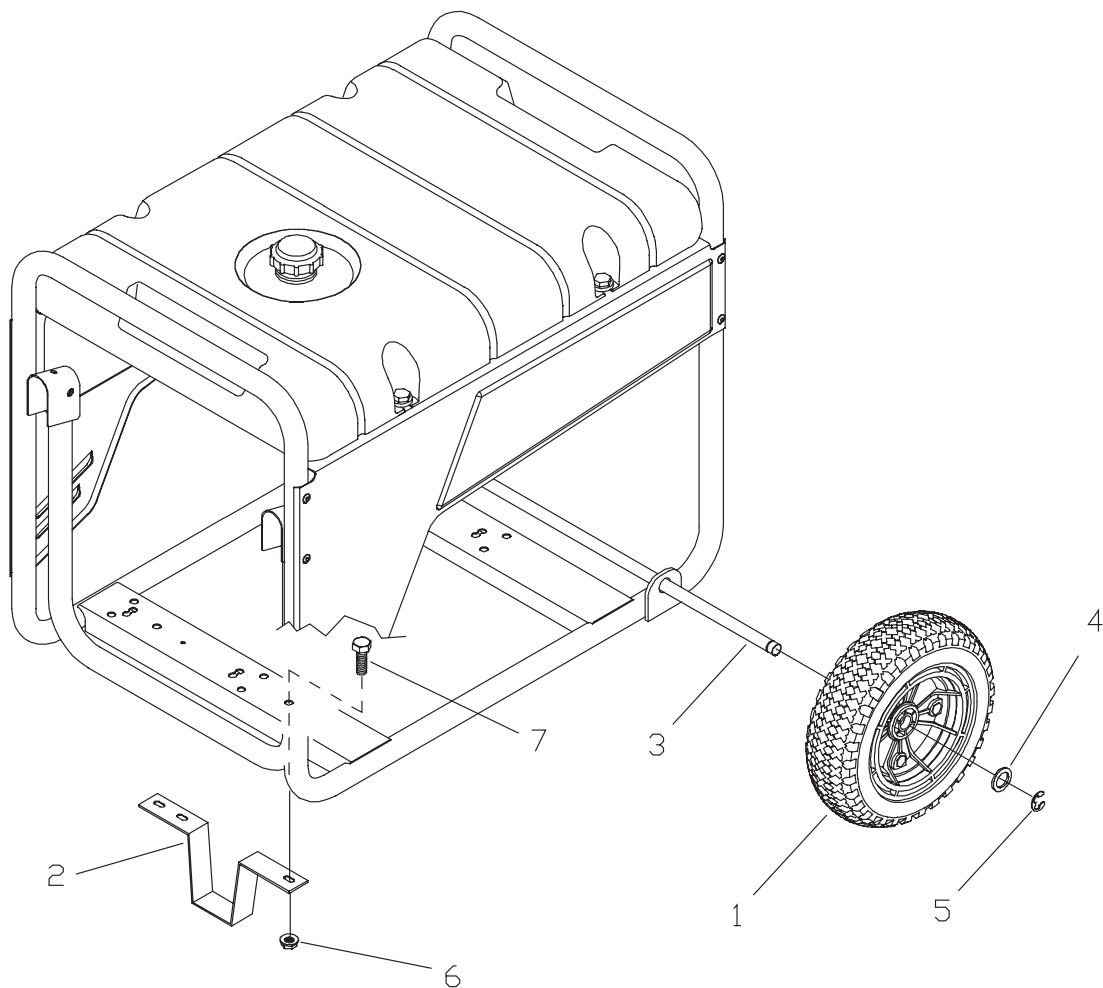

EXPLODED VIEW AND PARTS LIST - ALTERNATOR

Item	Part #	Description
1	186059GS	ADAPTER, Mounting, Alternator
2	204105GS	ASSY., Rotor (Includes Item 8)
3	203936GS	STATOR
4	186060GS	RBC, with O-Ring (p/n 189197)
5	86308CGS	HHCS, M6 - 1.0 x 130 SEMS
6	91825GS	ASSY, Holder, Rectifier/Brush
7	66849GS	TAPTITE, M5 - 0.8 x 16
8	65791GS	BEARING
9	91551GS	PIN, Groove

EXPLODED VIEW AND PARTS LIST - CONTROL PANEL

Item	Part #	Description
1	201571GS	PANEL, Control
2	197472GS	COVER, Outlet Flip
3	201572GS	COVER, Back Panel
4	197731GS	OUTLET, 120V, 15/20A Dplx
5	189164GS	NUT, 3/16 Pal
6	202951GS	MODULE, Led
7	*	SCREW, 3 x 6, Tapping
8	202030GS	BREAKER, Circuit, 20A
	191481GS	BOOT, Breaker Circuit (not shown)
9	43437GS	OUTLET, 120/240V, 30A
10	201678GS	HOUSING, Rcptcl, 6 Pin
11	*	PPHS, M3 - 0.5 x 12

* - Items without part numbers are common fasteners and are available at your local hardware store.

EXPLODED VIEW AND PARTS LIST - WHEEL KIT

Item	Part #	Description
1	196517GS	WHEEL
2	B1764GS	SUPPORT, Wheel Kit
3	191267HGS	AXLE
4	*	WASHER, 5/8"
5	191265GS	E-RING
6	67989GS	NUT, M8 - Flange Serrated
7	*	HHCS, M8 - 1.25 x 16